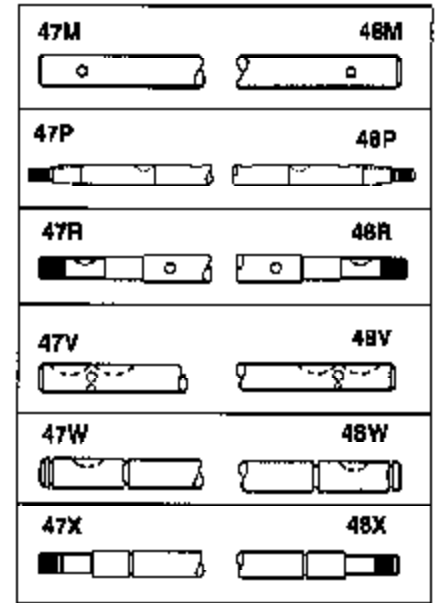

JOIST

SICHER IST DAS:
DAS ORIGINAL

Ref #	Part Number	Qty	Description
13	778067		Gear, Bevel (16 teeth)
14	778068		Gear, Pinion (16 teeth)
17	786040		Pin, Drive
26	792018		Ring, Retaining
31	780001		Washer (3/4" ID x 1-1/2" OD x 1/16" t hick)
31A	780096		Washer, Thrust
47	774263		Axle (9-3/64" long)
48	774347		Axle (18-13/32" long)
82	786043		Sprocket. No Teeth 54. O.D. 8.823
82	786051		Sprocket. No Teeth 60. O.D. 9.841
82	786070		Sprocket. No Teeth 48. O.D. 7.920
82	786041A		Sprocket. No Teeth 45. O.D. 7.389
82	786042		Sprocket. No Teeth 40. O.D. 6.650
90	788067B	100-148A Peerless	Grease (32 oz. bottle Bentonite greas e)
101	774344		Differential Carrier Hsg (Incl. 137)
102	774345		Differential Carrier Hsg (Incl. 139)
103	792041		Screw, 5/16-18 x 3-3/4"
104	792042		Nut, Lock, 5/16-18 (Use as required)
104A	792061		Washer, Flat, 5/16"
137	780077		Bushing (3/4" ID x 1-1/16" OD x 2-1/16" long)
139	780077		Bushing (3/4 ID x 1-1/16" OD x 2-1/16 " long)