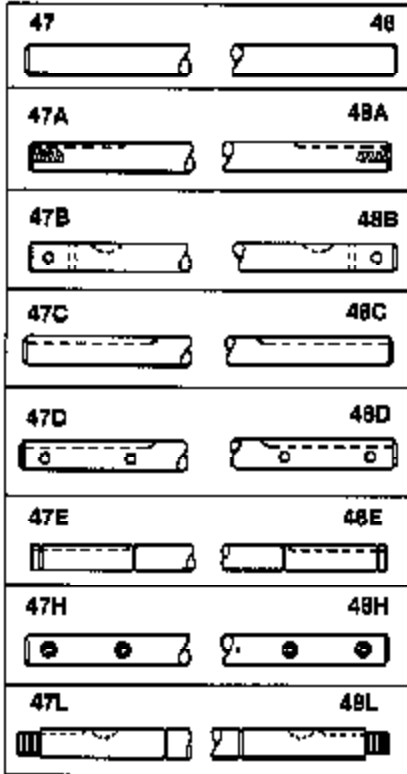

JOIST

SICHER IST DAS:
DAS ORIGINAL

Ref #	Part Number	Qty	Description
13	778067		Gear, Bevel (16 teeth)
14	778068		Gear, Pinion (16 teeth)
17	786040		Pin, Drive
26	792018		Ring, Retaining
31	780001		Washer (3/4" ID x 1-1/2" OD x 1/16" t hick)
31A	780096		Washer, Thrust
47	774263		Axle (9-3/64" long)
48	774347		Axle (18-13/32" long)
82	786043		Sprocket. No Teeth 54. O.D. 8.823
82	786051		Sprocket. No Teeth 60. O.D. 9.841
82	786070		Sprocket. No Teeth 48. O.D. 7.920
82	786041A		Sprocket. No Teeth 45. O.D. 7.389
82	786042		Sprocket. No Teeth 40. O.D. 6.650
90	788067B	100-148A Peerless	Grease (32 oz. bottle Bentonite greas e)
101	774344		Differential Carrier Hsg (Incl. 137)
102	774345		Differential Carrier Hsg (Incl. 139)
103	792041		Screw, 5/16-18 x 3-3/4"
104	792042		Nut, Lock, 5/16-18 (Use as required)
104A	792061		Washer, Flat, 5/16"
137	780077		Bushing (3/4" ID x 1-1/16" OD x 2-1/16" long)
139	780077		Bushing (3/4 ID x 1-1/16" OD x 2-1/16 " long)