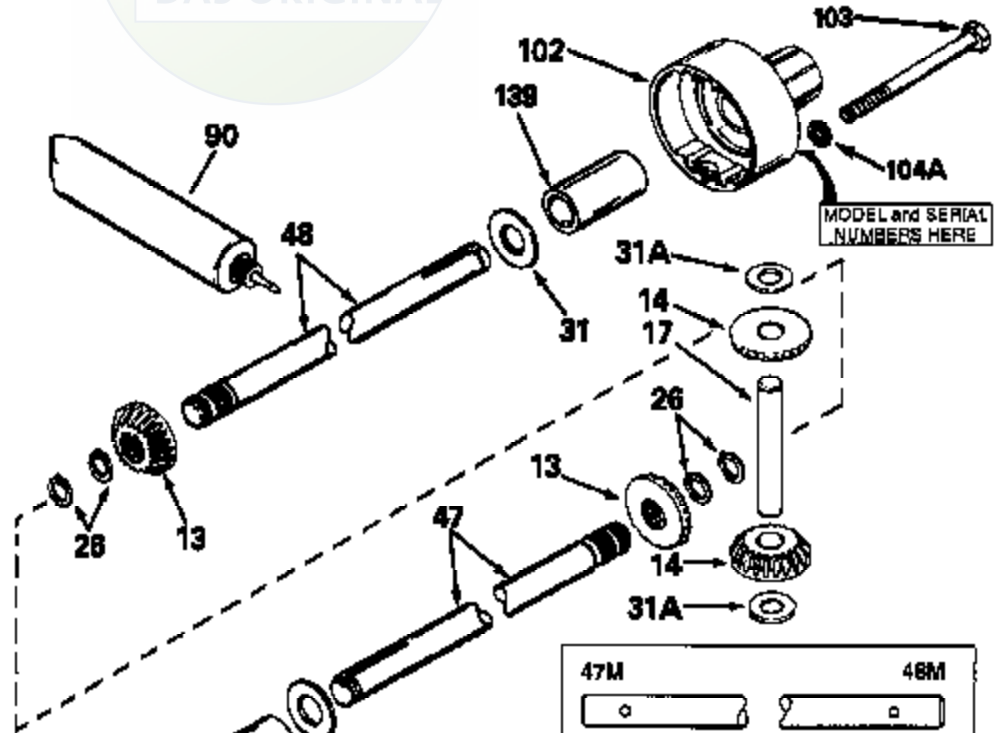

JOIST

SICHER IST DAS:
DAS ORIGINAL

Ref #	Part Number	Qty	Description
13	778067		Gear, Bevel (16 teeth)
14	778068		Gear, Pinion (16 teeth)
17	786040		Pin, Drive
26	792018		Ring, Retaining
31	780001		Washer (3/4" ID x 1-1/2" OD x 1/16" t hick)
31A	780096		Washer, Thrust
47	774263		Axle (9-3/64" long)
48	774347		Axle (18-13/32" long)
82	786043		Sprocket. No Teeth 54. O.D. 8.823
82	786051		Sprocket. No Teeth 60. O.D. 9.841
82	786070		Sprocket. No Teeth 48. O.D. 7.920
82	786041A		Sprocket. No Teeth 45. O.D. 7.389
82	786042		Sprocket. No Teeth 40. O.D. 6.650
90	788067B	100-148A Peerless	Grease (32 oz. bottle Bentonite greas e)
101	774344		Differential Carrier Hsg (Incl. 137)
102	774345		Differential Carrier Hsg (Incl. 139)
103	792041		Screw, 5/16-18 x 3-3/4"
104	792042		Nut, Lock, 5/16-18 (Use as required)
104A	792061		Washer, Flat, 5/16"
137	780077		Bushing (3/4" ID x 1-1/16" OD x 2-1/16" long)
139	780077		Bushing (3/4 ID x 1-1/16" OD x 2-1/16 " long)